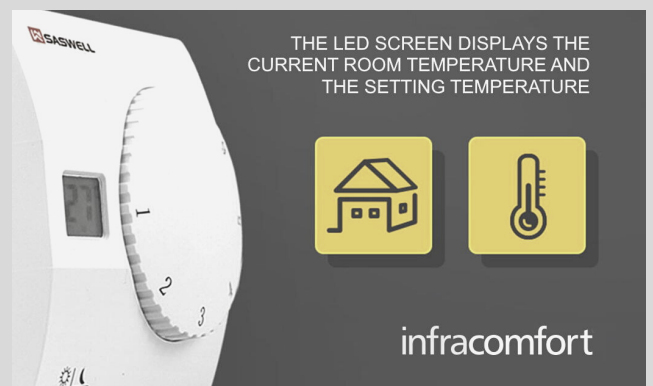

derek@infracomfort.co.nz
027 477 5987 or 0800 386 374
18 Hurunui Lane, RD 1 Taupo 3377

HMT4991 Thermostat Specifications

- Power source : 240v 50/60Hz
- Maximum load : 16/250VAC
- Dimensions: 86 x 86 x 32 mm
- Manual dial operation
- Non-programmable
- Temperature control range: 5°C ~ 30°C
- Ambient temperature-operation: 0°C ~ 50°C
- Room temp setting range: -10°C ~60°C
- Accuracy: ±1°C or ±1

Features

- LCD Screen
- Current room temperature
- ON/OFF Day/night function
- Separate probe available
- Wall mount

HMT4991 is a manual thermostat with a simple dial operation. The LED Screen shows the current temperature of the room.