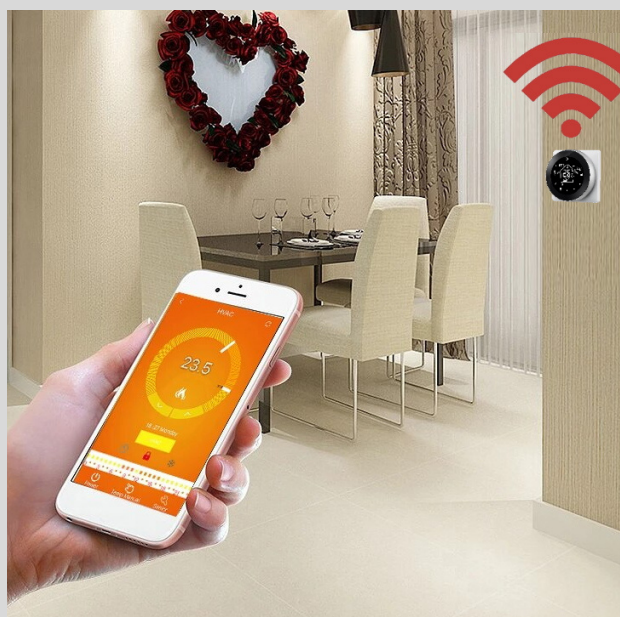

infracomfort®

far-infrared heating

HY312W DATASHEET

derek@infracomfort.co.nz
027 477 5987 or 0800 386 374
18 Hurunui Lane, RD 1 Taupo 3377

The HY312W is a WiFi ready, programmable thermostat designed to control Infracomfort far-infrared heaters. The wifi is remotely controlled via the Smart Life app. The LED screen shows the current temperature of the room along with time/day & settings.

Thermostat Specification

- Power source : 240v 50/60Hz
- Maximum Load : 16A/250VAC
- Touch screen
- WiFi
- EU style flush box included

Features

- Large round LCD Screen
- Auto-Dimming function
- Partial or full LOCK
- Allows for multiple users
- Separate probe available